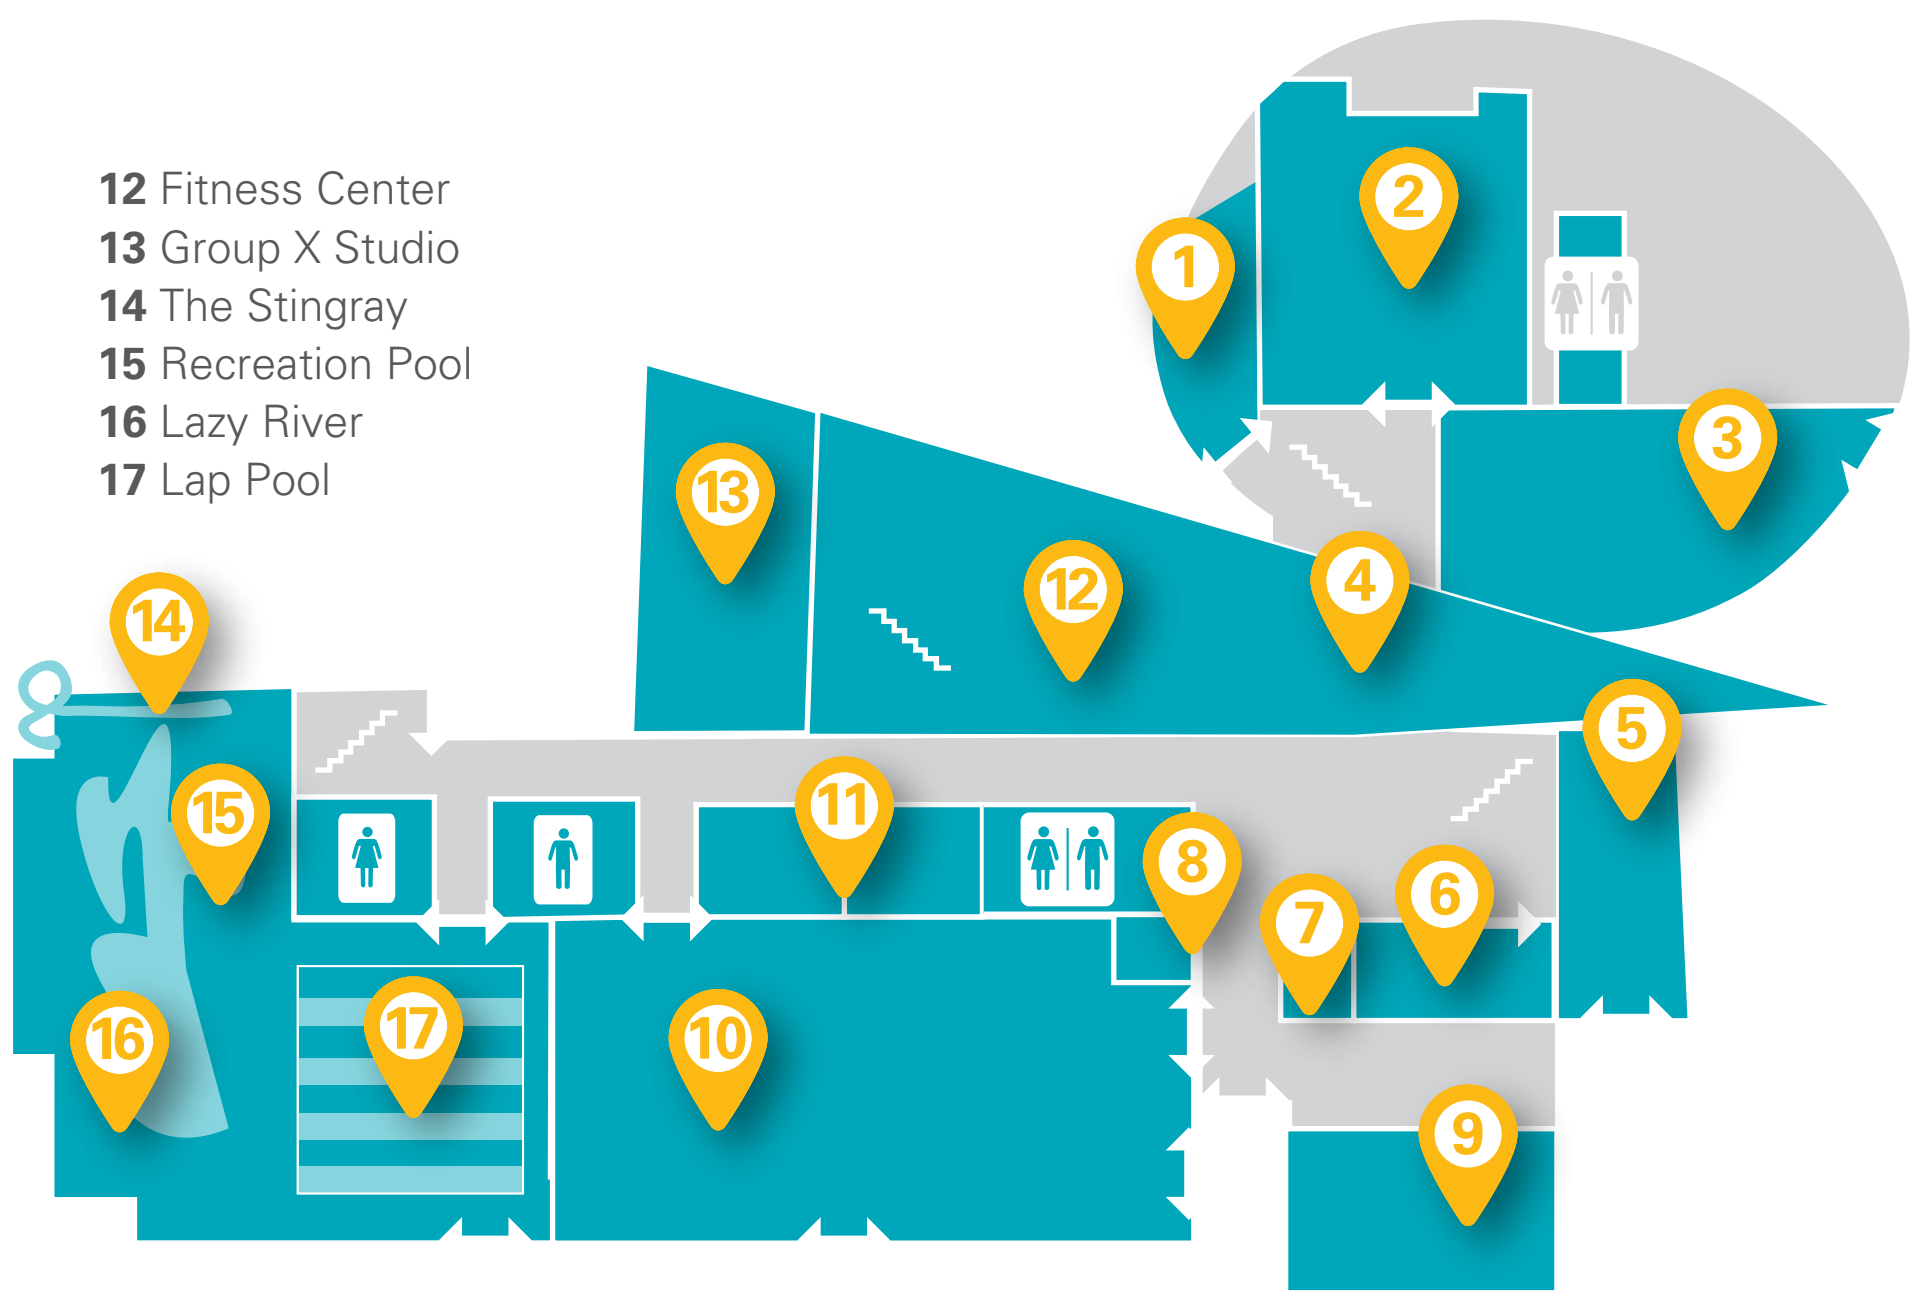

# Main Floor ▼

- 1 Chapel
- 2 Assembly Hall
- 3 Fellowship Hall
- 4 Welcome Desk & Lobby
- 5 RJ's Adventure Zone
- 6 KidZone
- 7 Vending Machines
- 8 Elevator
- 9 Fitness Studio
- 10 Gymnasium
- 11 Party Rooms

- 12 Fitness Center
- 13 Group X Studio
- 14 The Stingray
- 15 Recreation Pool
- 16 Lazy River
- 17 Lap Pool

# Second Floor ▼

- 18 Assembly Hall Balcony
- 19 The Learning Center
- 20 Walking Track
- 21 Upper Fitness Deck
- 22 Fitness Studio
- 23 The Loft
- 24 Art Studio
- 25 Pottery Studio
- 26 Music Classrooms
- 27 Dance Studio
- 28 Learning Environments